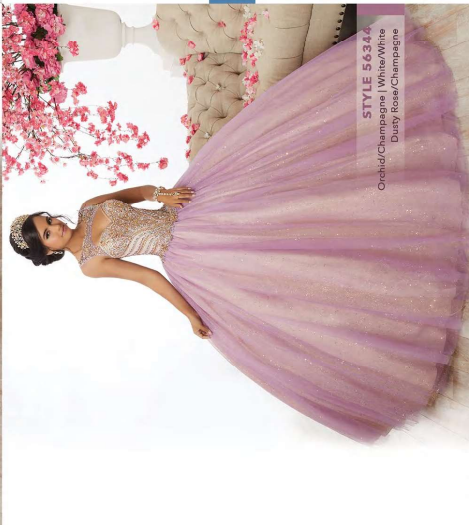

STYLE 56346
Pale Blue | Champagne
White